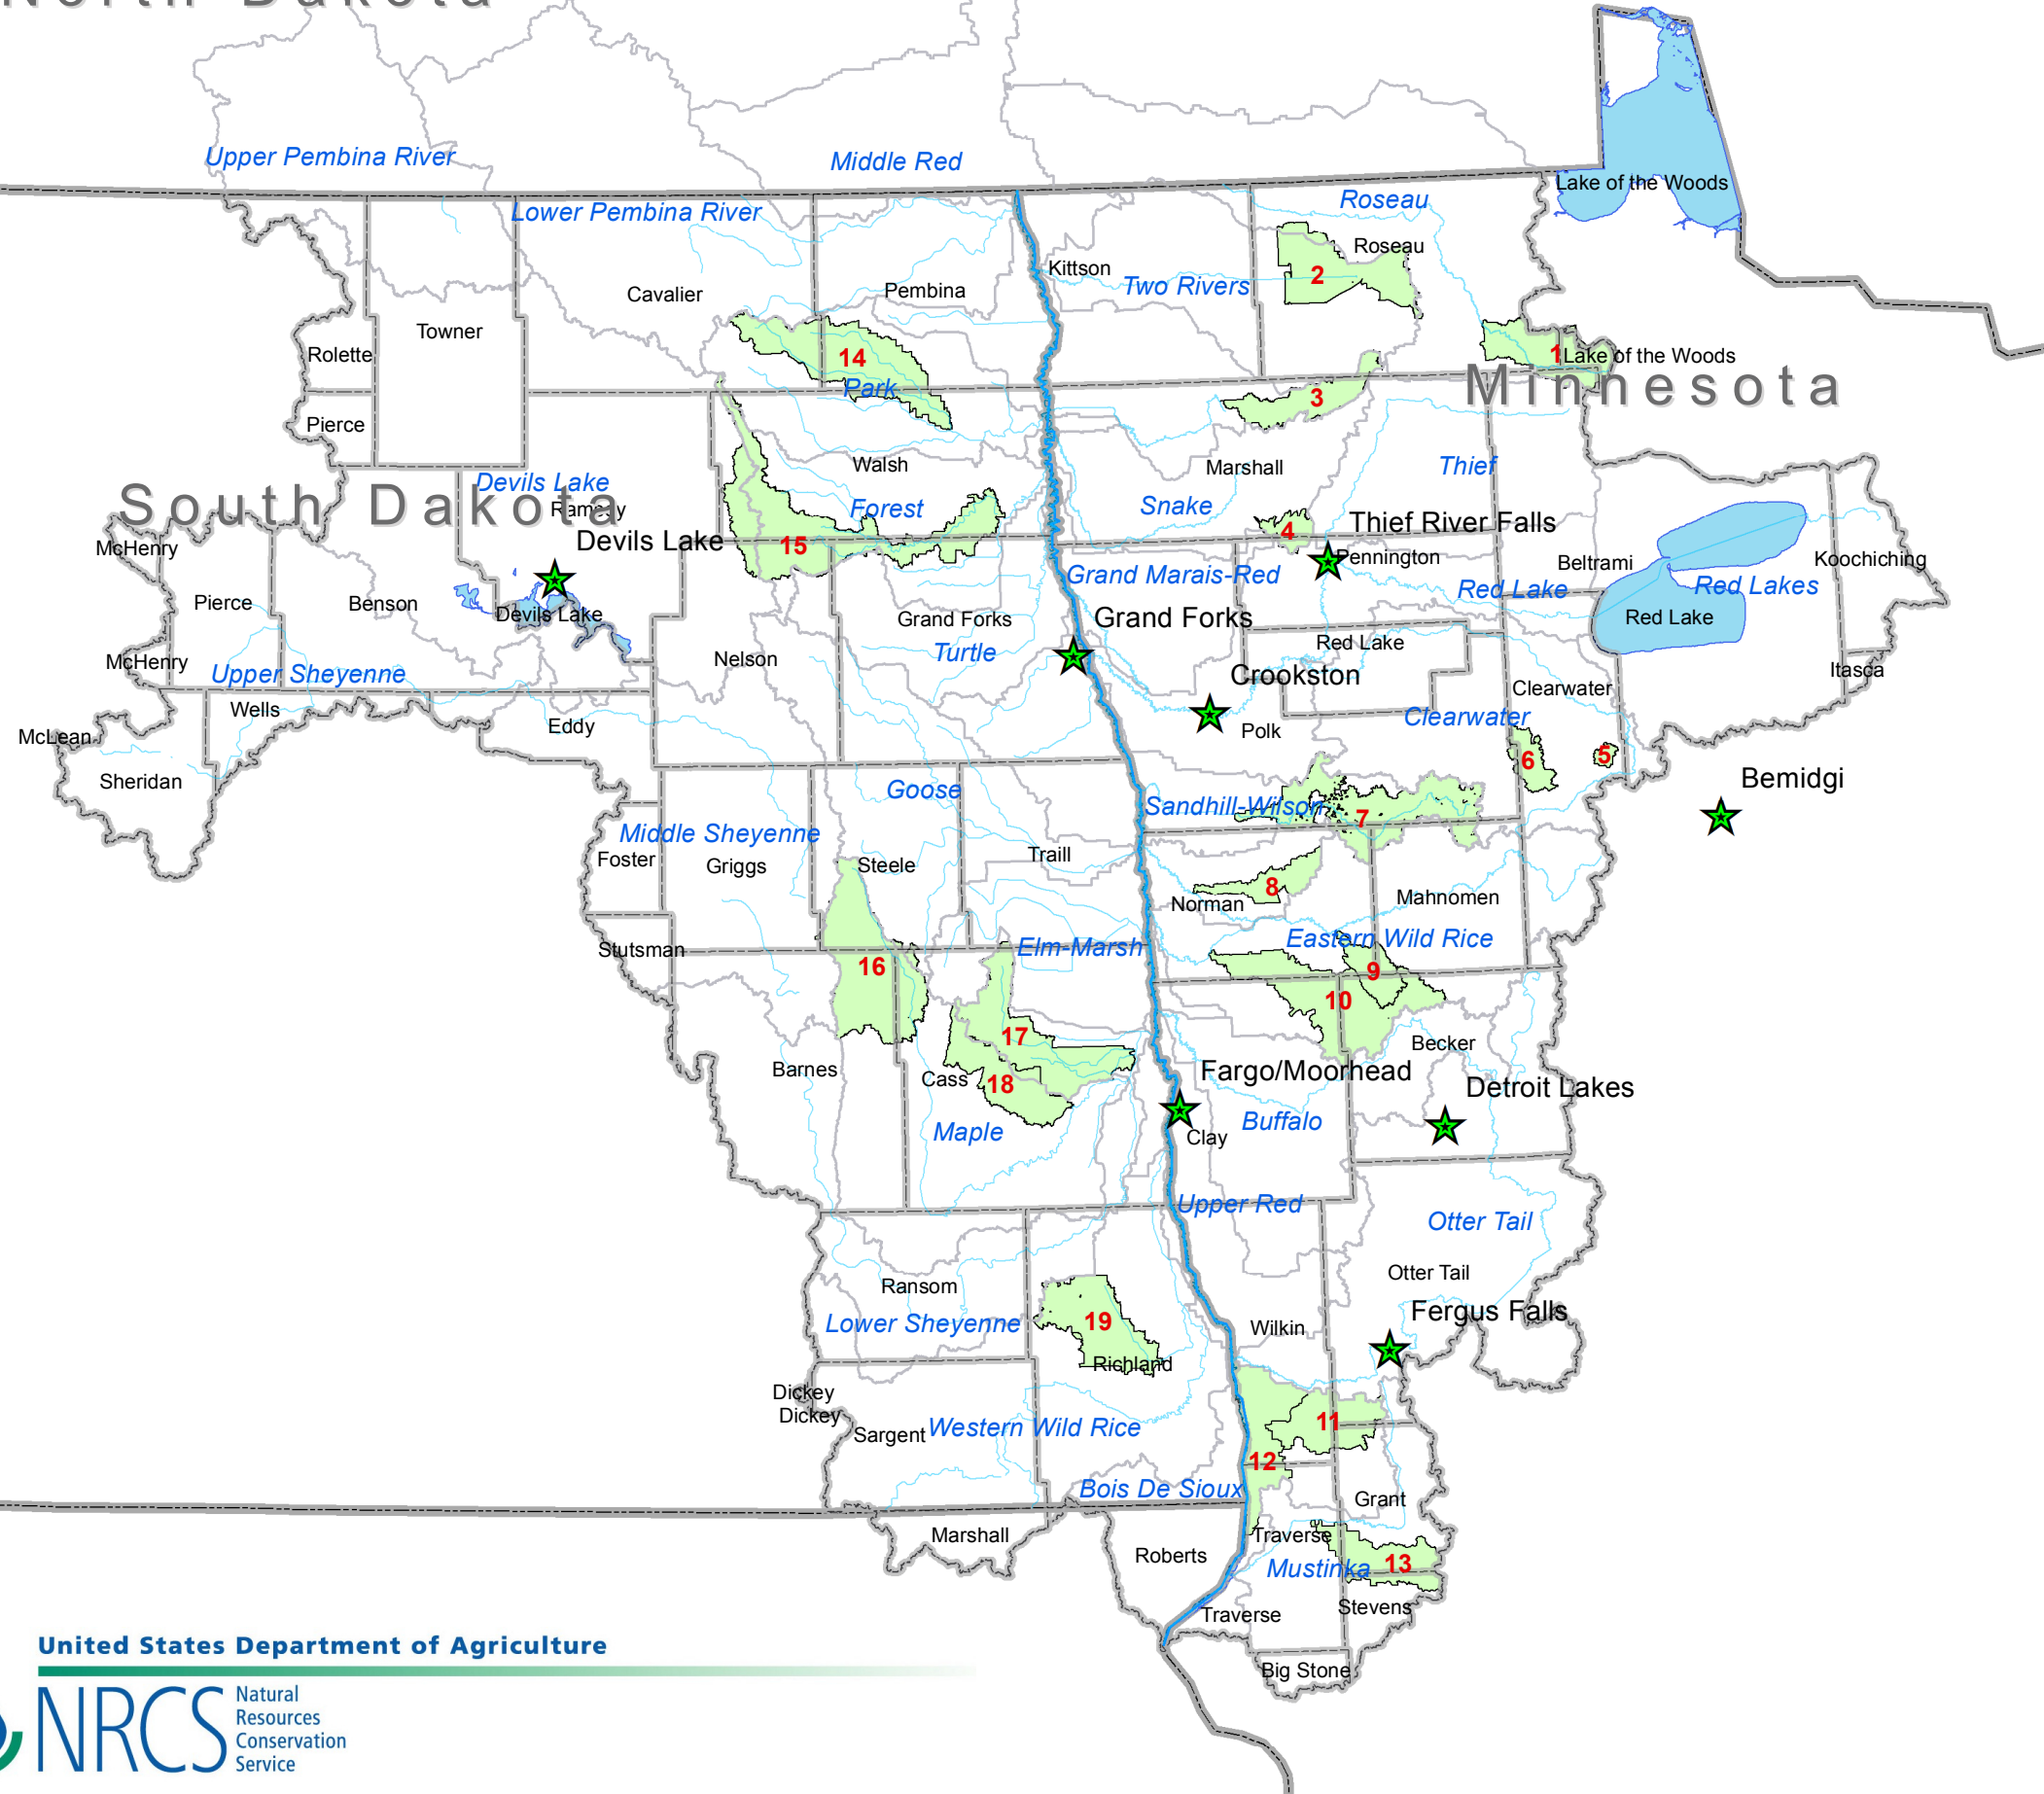

North Dakota

Red River Basin of the North RCPP Watershed Project Areas

ID	Name
1	Beltrami Island State Forest
2	Klondike
3	Middle-Snake-Tamarac JD-19
4	Middle-Snake-Tamarac JD-14
5	Four Legged Lake
6	Pine Lake
7	Upper Sandhill River
8	Green Meadow
9	Maccasin Creek
10	South Branch Wild Rice River
11	Rabbit River
12	Bois De Sioux Direct
13	Five Mile Creek
14	North Branch Park River
15	Forest River
16	Upper Maple River
17	Rush River
18	Swan Creek
19	North Branch Antelope Creek

1 in = 30 miles